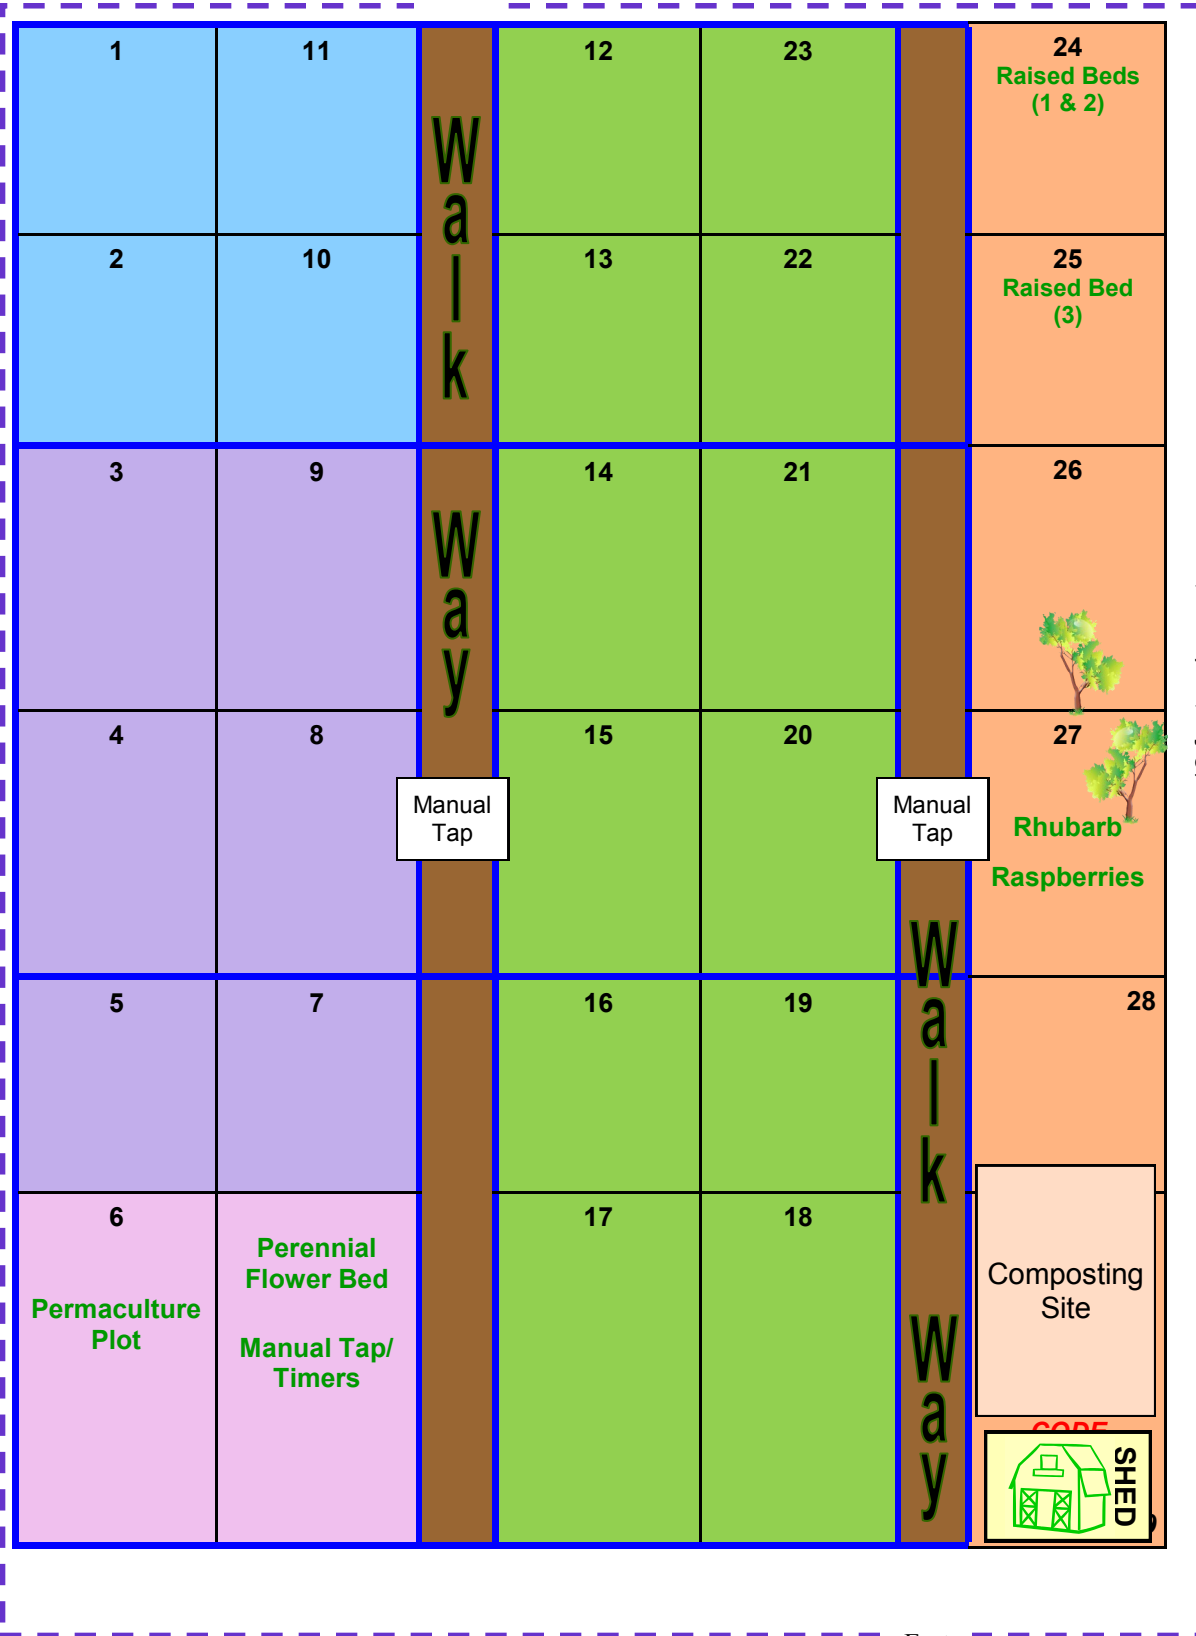

Redcliff Community Garden Map

West Gate

SOUTH

12 foot swing gate

PARKING - NORTH

East Gate